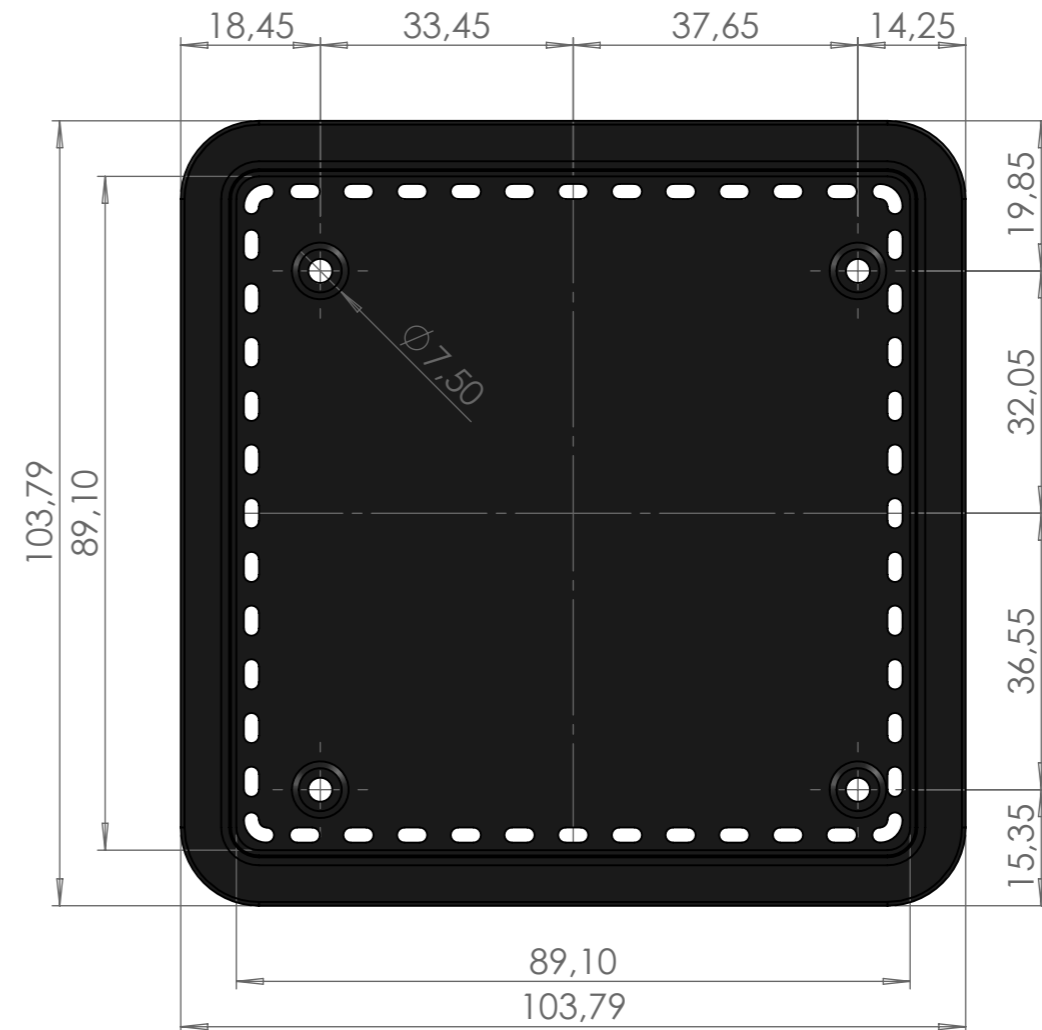

SEZIONE A-A

SEZIONE B-B

Proprietary and Confidential		TEKO S.p.A. Via dell'Industria 5 - S.Lazzaro di Savena - BO - IT		
		Subject to technical modification without prior notice. Tipographical and others errors do not justify any claim for damages. All dimensions should be verified using an actual moulded part.		
		Part Number: TEK-MBD	Date: 21/11/2014	Sheet: 1 of 1
<small>This document contains proprietary information of TEK S.p.a. and is tendered subject to the conditions that the information be retained in confidence not be reproduced or copied and not be used or incorporated in any product</small>		Size: A3	Scale: 1:1	