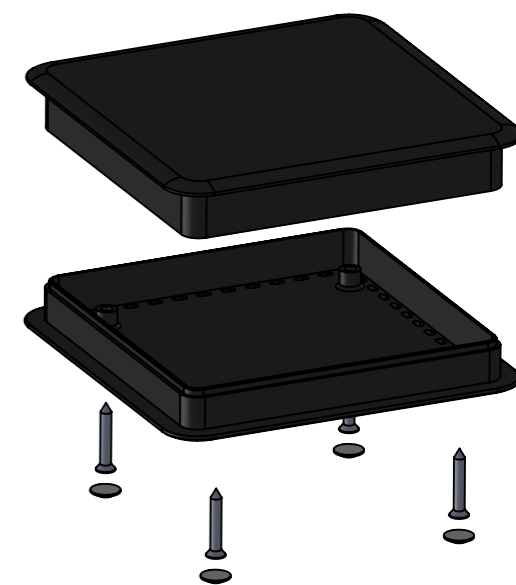

SEZIONE A-A

SEZIONE B-B

Proprietary and Confidential		TEKO S.p.A. Via dell'Industria 5 - S.Lazzaro di Savena - BO - IT		
		Subject to technical modification without prior notice. Tipographical and others errors do not justify any claim for damages. All dimensions should be verified using an actual moulded part.		
		Part Number: TEK-MBD	Date: 21/11/2014	Sheet: 1 of 1
<small>This document contains proprietary information of TEK S.p.a. and is tendered subject to the conditions that the information be retained in confidence not be reproduced or copied and not be used or incorporated in any product</small>		Size: A3	Scale: 1:1	