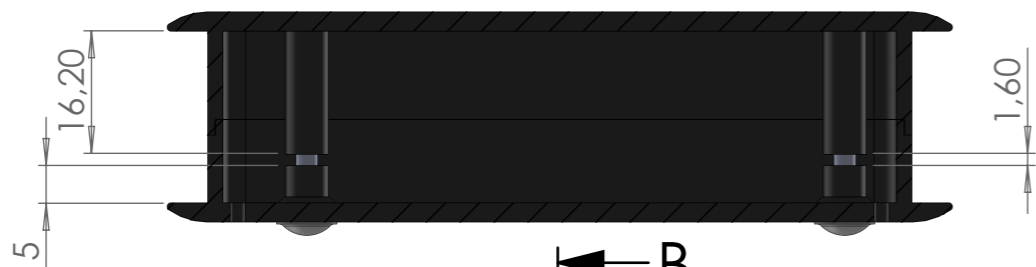

SEZIONE A-A

SEZIONE B-B

Proprietary and Confidential		TEKO S.p.A. Via dell'Industria 5 - S.Lazzaro di Savena - BO - IT		
		Subject to technical modification without prior notice. Tipographical and others errors do not justify any claim for damages. All dimensions should be verified using an actual moulded part.		
		Part Number: TEK-MBD	Date: 21/11/2014	Sheet: 1 of 1
<small>This document contains proprietary information of TEK S.p.a. and is tendered subject to the conditions that the information be retained in confidence not be reproduced or copied and not be used or incorporated in any product</small>		Size: A3	Scale: 1:1	