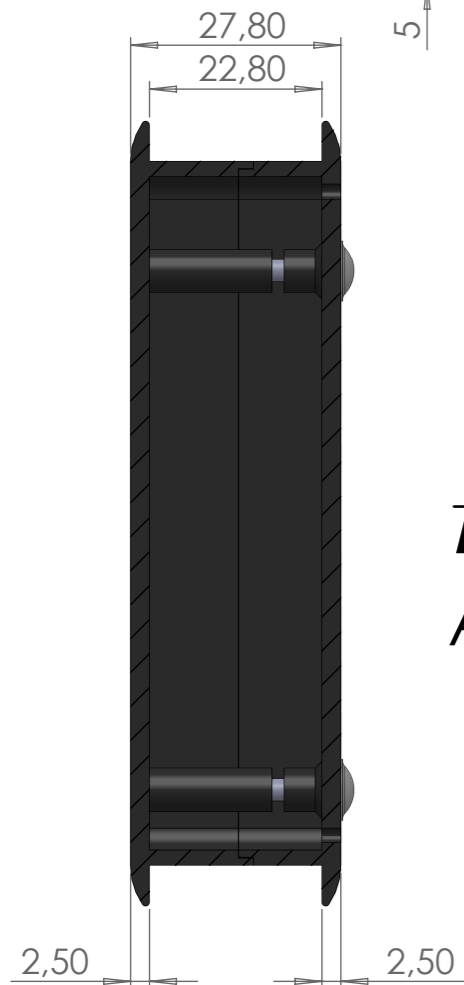

SEZIONE A-A

SEZIONE B-B

Proprietary and Confidential		TEKO S.p.A. Via dell'Industria 5 - S.Lazzaro di Savena - BO - IT		
		Subject to technical modification without prior notice. Tipographical and others errors do not justify any claim for damages. All dimensions should be verified using an actual moulded part.		
		Part Number: TEK-MBD	Date: 21/11/2014	Sheet: 1 of 1
<small>This document contains proprietary information of TEK S.p.a. and is tendered subject to the conditions that the information be retained in confidence not be reproduced or copied and not be used or incorporated in any product</small>		Size: A3	Scale: 1:1	