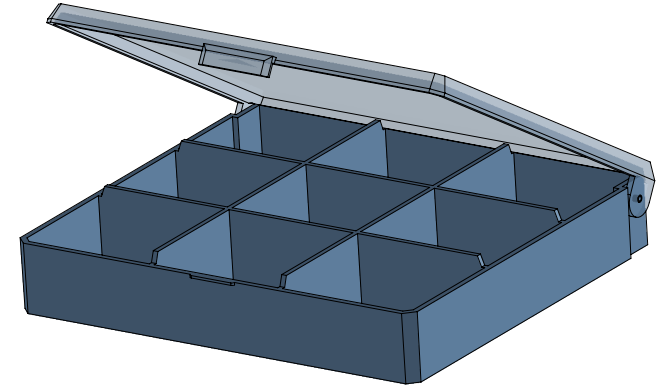

SEZIONE A-A

Proprietary and Confidential	<b>TEKO S.p.A.</b> Via dell'Industria 5 - S.Lazzaro di Savena - BO - IT			
	<i>Subject to technical modification without prior notice.            Tipographical and others errors do not justify any claim for damages.            All dimensions should be verified using an actual moulded part.</i>			
	Part Number: <b>SQ9</b>	Date: 04/06/2013	Sheet: <b>1 of 1</b>	First angle prj. 
This document contains proprietary information of <b>TEKO S.p.a.</b> and is tendered subject to the conditions that the information be retained in confidence not be reproduced or copied and not be used or incorporated in any product			Size: <b>A4</b>	Scale: <b>1:2</b>