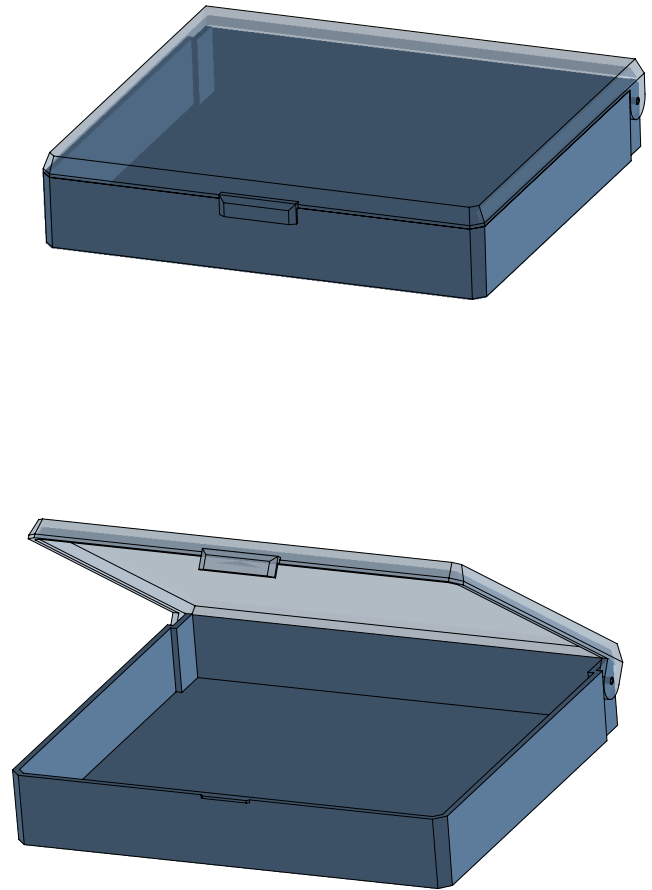

SEZIONE A-A

Proprietary and Confidential		TEKO S.p.A. Via dell'Industria 5 - S.Lazzaro di Savena - BO - IT		
		<i>Subject to technical modification without prior notice. Tipographical and others errors do not justify any claim for damages. All dimensions should be verified using an actual moulded part.</i>		
		Part Number: SQ0	Date: 04/06/2013	Sheet: 1 of 1
<small>This document contains proprietary information of TEKNO S.p.a. and is tendered subject to the conditions that the information be retained in confidence not be reproduced or copied and not be used or incorporated in any product</small>		Size: A4	Scale: 1:2	