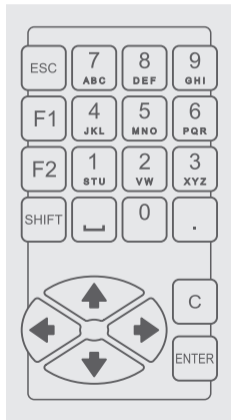

M59.5

M59.9

Number of keys	22
Tactility	poly dom
Dimensions (mm)	72 x 131,8
Dimension tolerance (mm)	-0,3
Thick (mm)	0,7
Cable length (mm)	70
Number of cable contacts	10
Contact pitch (mm)	2,54
Distance from cable outlet to the edge of keypad (mm)	6