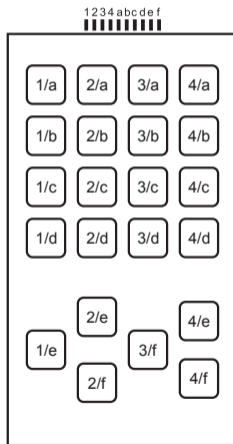

M59.5

M59.9

Number of keys	22
Tactility	poly dom
Dimensions (mm)	72 x 131,8
Dimension tolerance (mm)	-0,3
Thick (mm)	0,7
Cable length (mm)	70
Number of cable contacts	10
Contact pitch (mm)	2,54
Distance from cable outlet to the edge of keypad (mm)	6