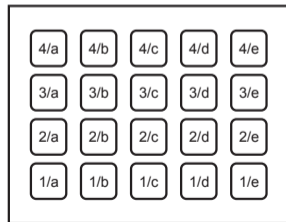

M53.5

M53.9

Number of keys	20
Tactility	poly dom
Dimensions (mm)	102,8 x 79,8
Dimension tolerance (mm)	-0,3
Thick (mm)	0,7
Cable length (mm)	70
Number of cable contacts	10
Contact pitch (mm)	2,54
Distance from cable outlet to the edge of keypad (mm)	5