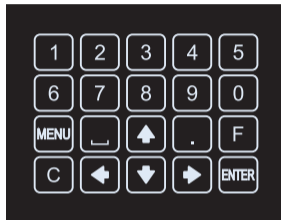

M53.5

M53.9

Number of keys	20
Tactility	poly dom
Dimensions (mm)	102,8 x 79,8
Dimension tolerance (mm)	-0,3
Thick (mm)	0,7
Cable length (mm)	70
Number of cable contacts	10
Contact pitch (mm)	2,54
Distance from cable outlet to the edge of keypad (mm)	5