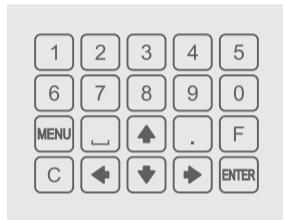

M53.5

M53.9

Number of keys	20
Tactility	poly dom
Dimensions (mm)	102,8 x 79,8
Dimension tolerance (mm)	-0,3
Thick (mm)	0,7
Cable length (mm)	70
Number of cable contacts	10
Contact pitch (mm)	2,54
Distance from cable outlet to the edge of keypad (mm)	5